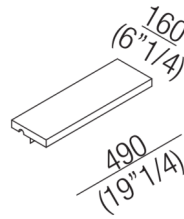

Bathtubs Vieques XS
AVAS0971T

Patricia Urquiola, 2013

shelf

Finishes

Teak
AVAS0971T

shelf
 Materials used: Wood.

Width:	49.0 cm	19" 1/4 inches
Depth:	16.0 cm	6" 1/4 inches
Packaging measurements:	cm	inches
Weight with packaging:	kg	lbs

Main dimensions